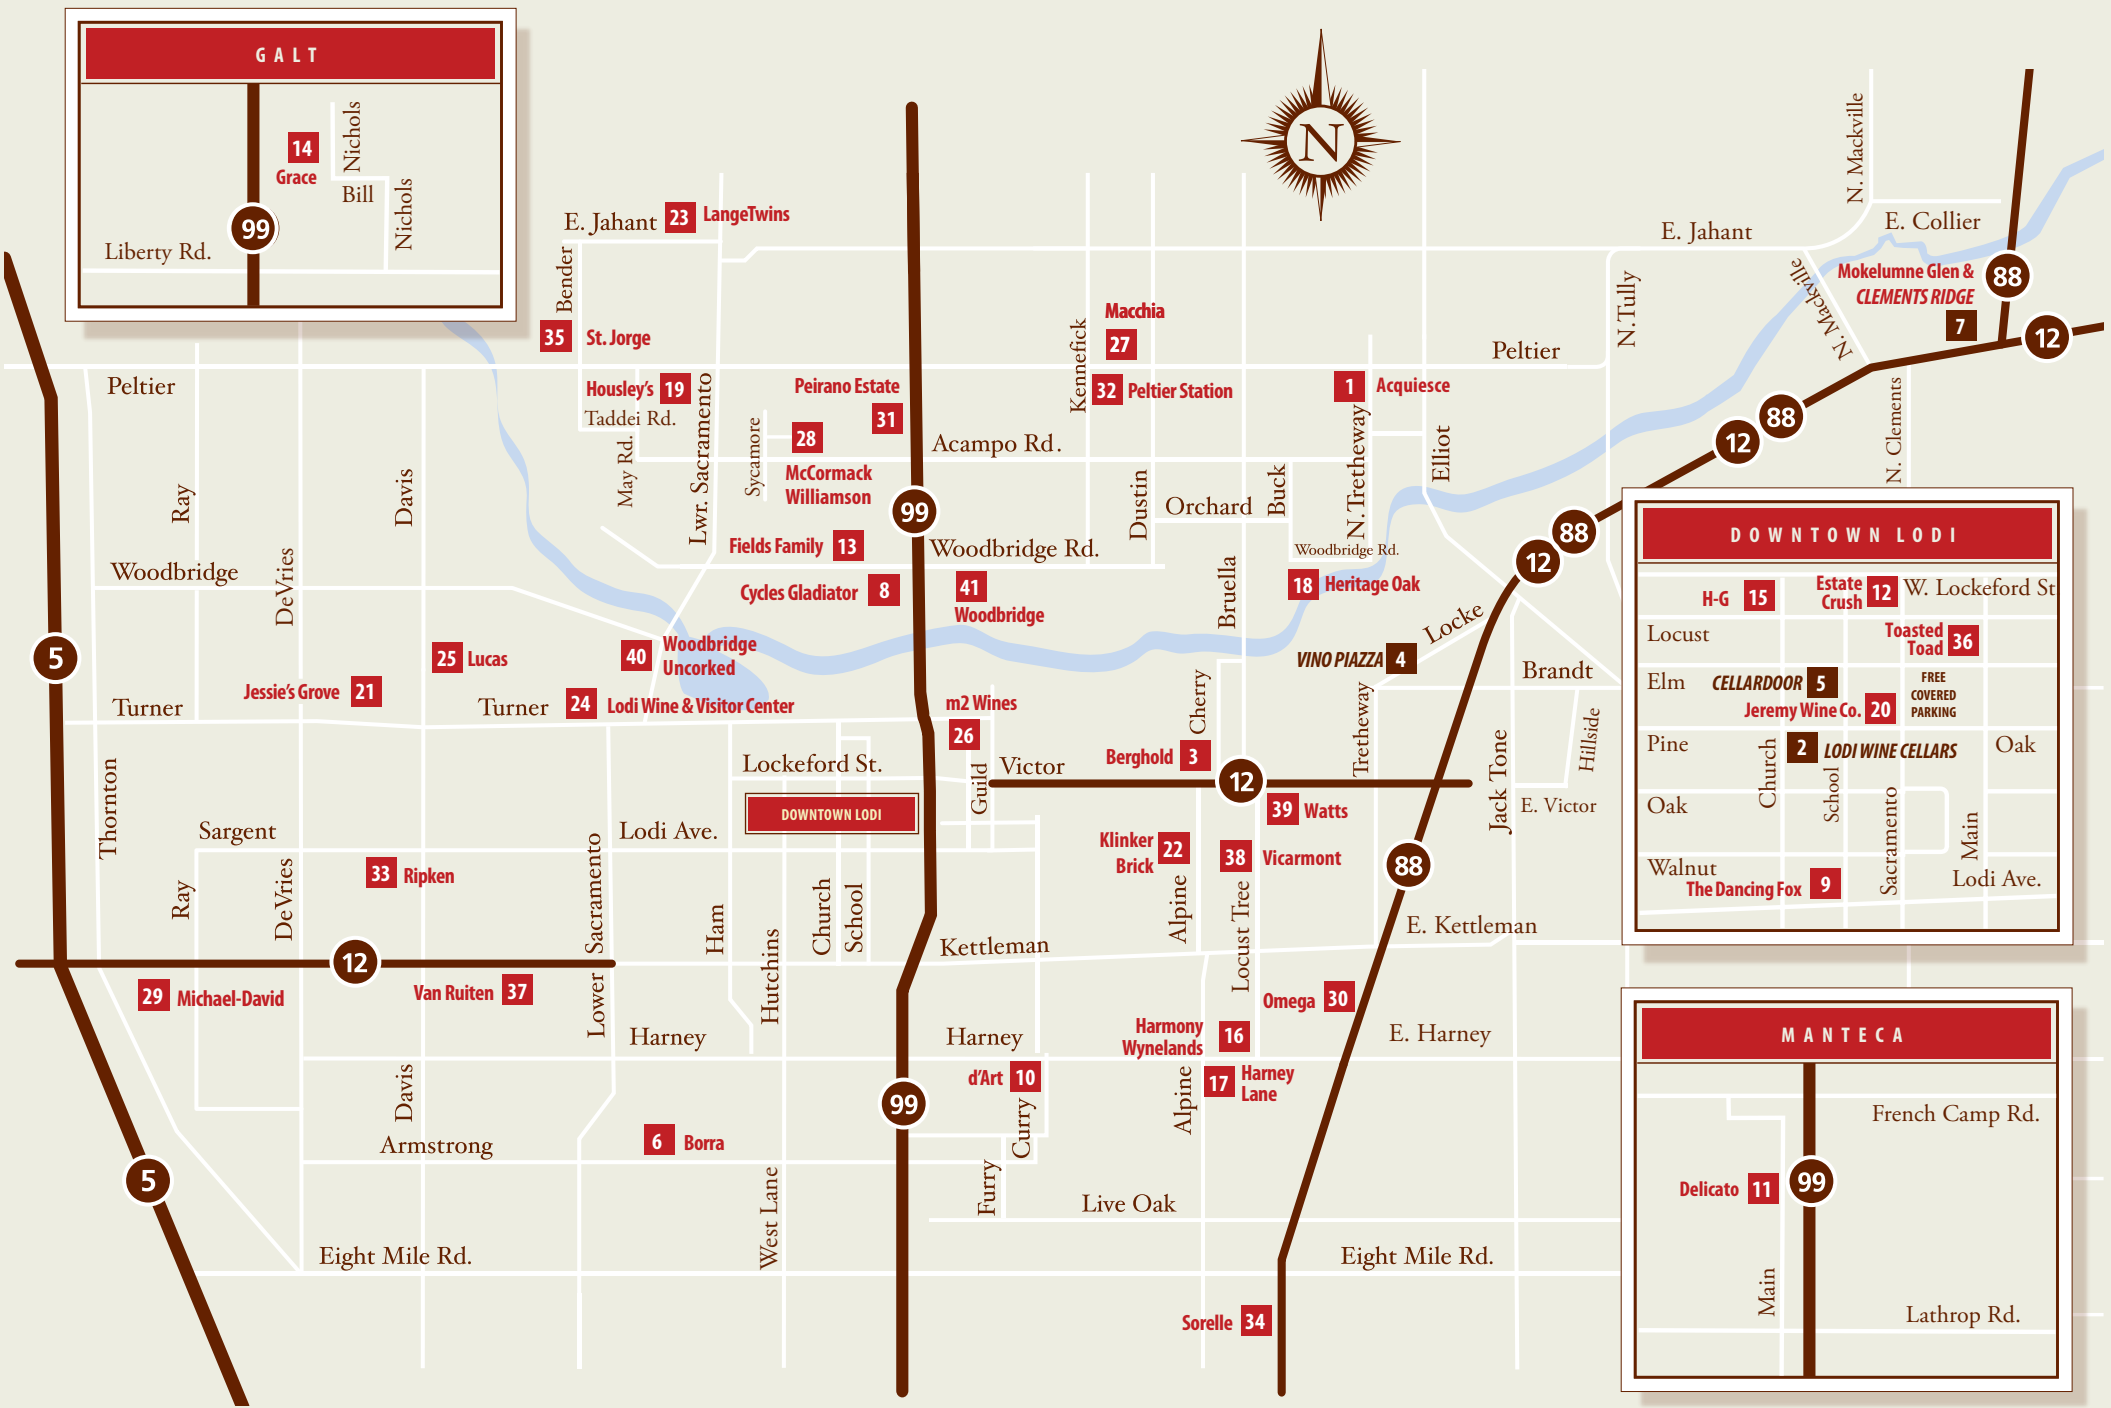

**GALT**

Liberty Rd. **99** Nichols  
Grace **14** Bill Nichols

**DOWNTOWN LODI**

H-G **15** Estate Crush **12** W. Lockeford St  
Locust **Toasted Toad** **36**  
Elm **CELLARDOOR** **5** FREE COVERED PARKING  
Pine Church **2** **LODI WINE CELLARS** Oak  
Oak School **9** Sacramento Main  
Walnut **The Dancing Fox** **9** Lodi Ave.

**MANTECA**

French Camp Rd.  
Delicato **11** **99** Main  
Lathrop Rd.

E. Jahant **23** Langelwines

Bender **35** St. Jorge

Housley's **19** Taddei Rd.

Peirano Estate **31**

McCormack Williamson **28**

Fields Family **13**

Cycles Gladiator **8**

Lucas **25**

Woodbridge Uncorked **40**

Turner **24** Lodi Wine & Visitor Center

Jessie's Grove **21**

Lockeford St. **DOWNTOWN LODI**

m2 Wines **26**

Victor **3**

Furry Curry

Live Oak

Sorelle **34**

Eight Mile Rd.

Eight Mile Rd.

Armstrong

Harney

Van Ruiten **37**