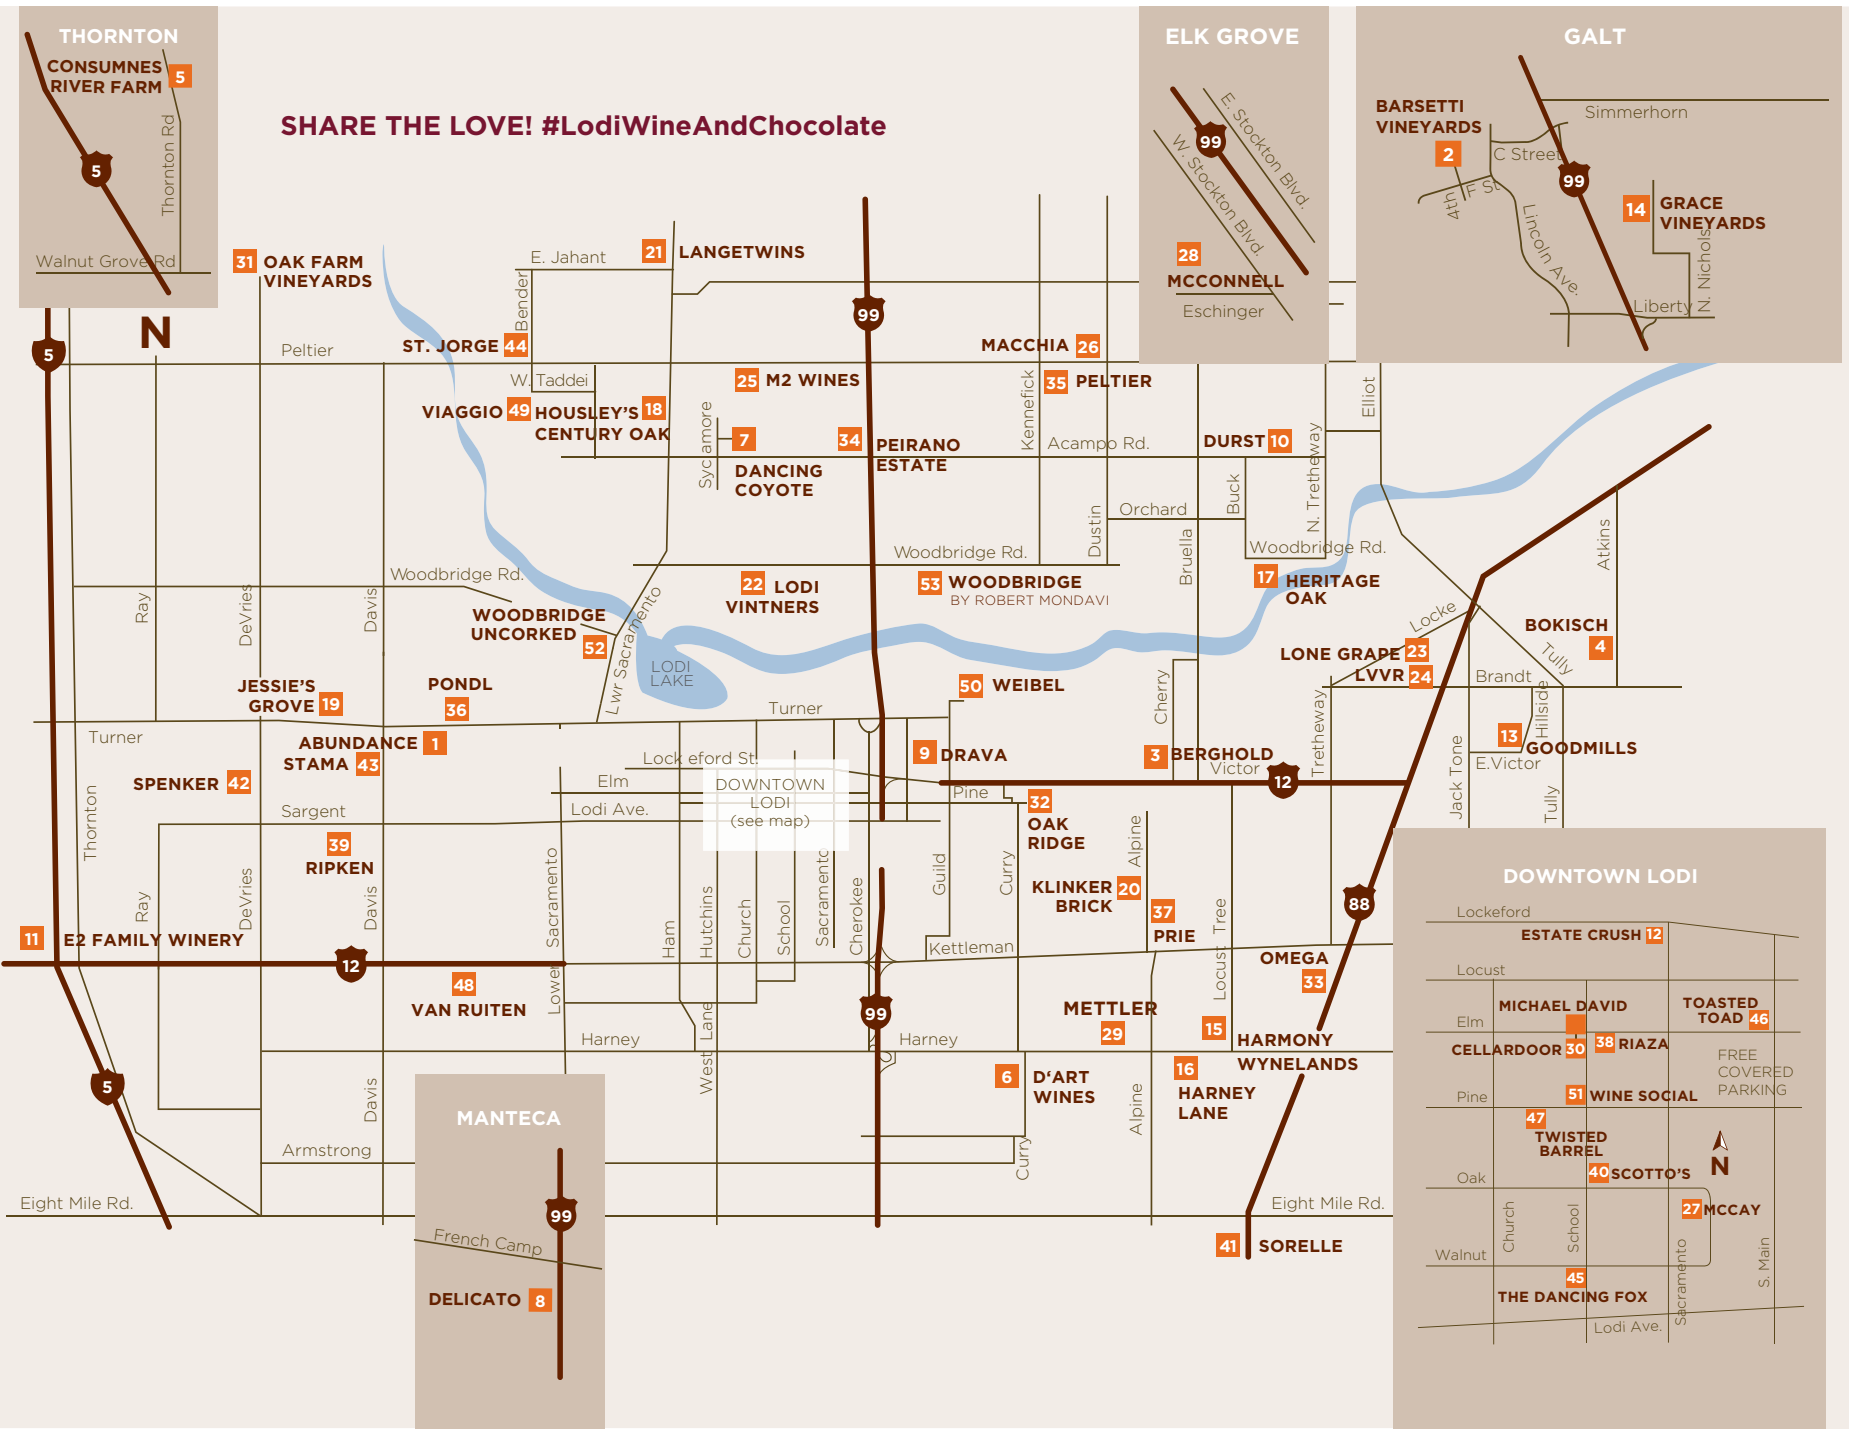

SHARE THE LOVE! #LodiWineAndChocolate

THORNTON
CONSUMERS RIVER FARM 5
 Thornton Rd
 Walnut Grove Rd

ELK GROVE
 E. Stockton Blvd.
 W. Stockton Blvd. 99
28 MCCONNELL
 Eschinger

GALT
 Simmerhorn
2 BARSETTI VINEYARDS
 C Street
 4th St
 Lincoln Ave. 99
14 GRACE VINEYARDS
 Liberty N.
 Nichols

MANTECA
 French Camp 99
8 DELICATO

DOWNTOWN LODI

Lockeford	12 ESTATE CRUSH	
Locust	31 MICHAEL DAVID	46 TOASTED TOAD
Elm	38 CELLARDOOR	38 RIAZA
Pine	51 WINE SOCIAL	
Oak	47 TWISTED BARREL	40 SCOTTO'S
Church	45 THE DANCING FOX	27 MCCAY
Walnut	Lodi Ave. Sacramento S. Main	

FREE COVERED PARKING

DOWNTOWN LODI
 (see map)